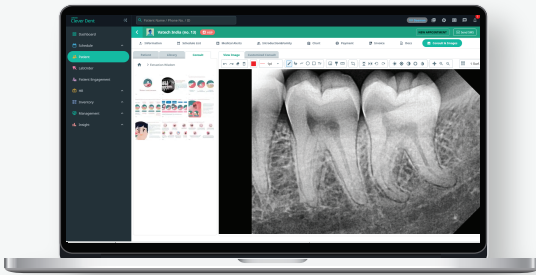

Scan to View Webpage

Ez Ray Air Plus

WORLD'S MOST SAFEST X-RAY UNIT

MORE POWER
New 2500 mAh Battery

MORE SAFE
Longer Cone Length

GUN TYPE UNIT
1.8 kg Single Hand Use

EASY POSITIONING
For Clear Images

SMART DIAL
Preloaded Functions

IMPROVED COMPATIBILITY
Wide Exposure Time

WEIGHT INNOVATION WITH CNT (CARBON NANO TECHNOLOGY)

- World's First Dental Application of Carbon Nano Technology
- Lightest Weight Unit - Just 1.8kg
- Easy Single Handling Operations for Stable Positioning
- Optimal Image Quality.

INTEGRATED PMS

CleverDent

Patient Management Software

- **Fast Installation Setup** - Most Simple Design
- **Increased Productivity** - Faster Patient Consultation
- **Enhanced Reputation in Dentistry** - Get More Referrals
- **Easy Access of Data** - From Any Vatech Imaging Software