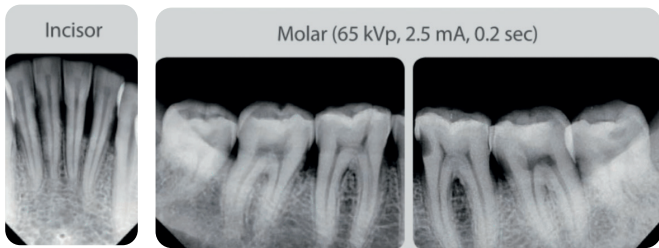

Scan to View Webpage

Ez Ray Air Plus

WORLD'S MOST SAFEST X-RAY UNIT

MORE POWER
New 2500 mAh Battery

MORE SAFE
Longer Cone Length

GUN TYPE UNIT
1.8 kg Single Hand Use

EASY POSITIONING
For Clear Images

SMART DIAL
Preloaded Functions

IMPROVED COMPATIBILITY
Wide Exposure Time

WEIGHT INNOVATION WITH CNT (CARBON NANO TECHNOLOGY)

- World's First Dental Application of Carbon Nano Technology
- Lightest Weight Unit - Just 1.8kg
- Easy Single Handling Operations for Stable Positioning
- Optimal Image Quality.