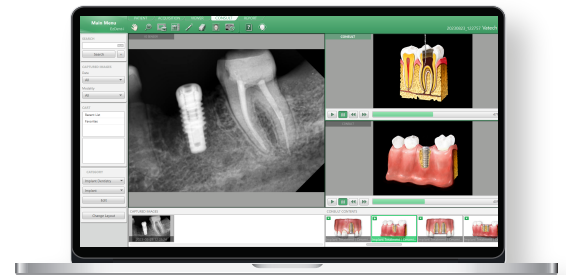

Effective Diagnosis + Consultation