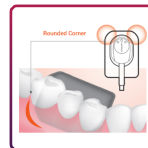

## Ez Sensor Classic

A Classic Choice of Classy Clinicians

**Unique Size 1.5**  
Same Unit Suitable For  
Adult & Paedo Patients

**Cut Corners & Tapered Edges**  
Easy Positioning & Optimal  
Patient Comfort, No Pain