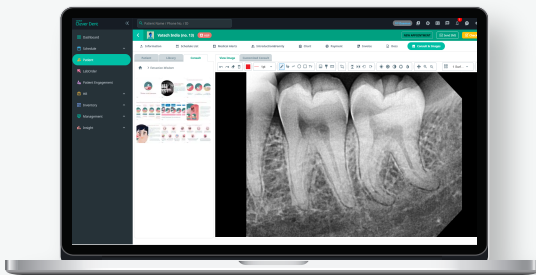

INTEGRATED PMS

CleverDent

Patient Management Software

- **Fast Installation Setup** - Most Simple Design
- **Increased Productivity** - Faster Patient Consultation
- **Enhanced Reputation in Dentistry** - Get More Referrals
- **Easy Access of Data** - From Any Vatech Imaging Software

Widest Sales + SVC Network

450 + DIRECT PARTNERS ALL INDIA

vatech **DIRECT** **123 SVC**
FASTEST SUPPORT MECHANISM

Register Your Concern on
www.vatechindia.in/direct